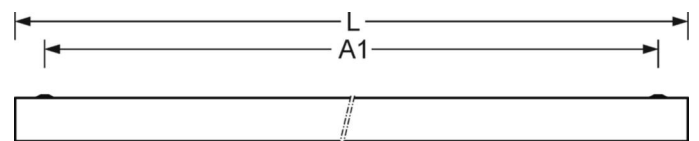

LIGHTING TECHNOLOGY

Placement	LED, Colour rendering/Light colour CRI ≥ 80 / 5000K
Colour tolerance (MacAdam)	3SDCM
Photobiological safety (Luminaire)	RG0
Nominal luminous flux	12660lm
Nominal luminous flux-emergency lighting mode	12660lm
LED service life	68000h L80/B10 (Tq 35°C), 80000h L80/B10 (Tq 25°C), 37000h L90/B10 (Tq 25°C)
Luminaire luminous efficiency	127lm/W
UGR lat./long.	14.7 / 18.7

DEEP-LINK

<https://www.regiolum.de/en/article/62153016660>

Reference	LED 12700lm 850
ηLB	100 %
Φ ↓/↑	100 % / 0 %
UGR lat./long.	14.7 / 18.7
VDU	65° < 1000cd/m²

MECHANICS

Housing colour	traffic white RAL 9016
Dimensions (LxWxDxH)	1473mm x 340mm x 75mm
Ceiling system	cut-out ceilings [AD]
Weight (net)	17kg
Cable entry KE (X/Y)	65mm/150mm
Type of installation	Ceiling-mounted single installation, Ceiling-mounted trunking installation, Installation in clean room ceilings, Ceiling installation individual mounting

Dimensions

L	1473 mm	Length
B	340 mm	Width
H	75 mm	Height
A1	1380 mm	Mounting distance single mounting
A3	93 mm	Mounting distance between luminaires in a light run arrangement
X	65 mm	Distance cable infeed to the center of the luminaire on the X-axis
Y	150 mm	Distance cable infeed to the center of the luminaire on the Y-axis