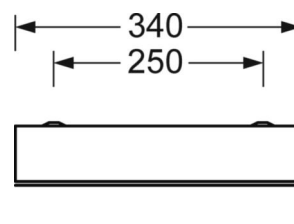

LIGHTING TECHNOLOGY

Placement	LED, Colour rendering/Light colour CRI ≥ 80 / 5000K
Colour tolerance (MacAdam)	3SDCM
Photobiological safety (Luminaire)	RG0
Nominal luminous flux	12660lm
Nominal luminous flux-emergency lighting mode	12660lm
LED service life	68000h L80/B10 (Tq 35°C), 80000h L80/B10 (Tq 25°C), 37000h L90/B10 (Tq 25°C)
Luminaire luminous efficiency	127lm/W
UGR lat./long.	14.7 / 18.7

DEEP-LINK

<https://www.regiolum.de/en/article/62153016660>

Reference	LED 12700lm 850
ηLB	100 %
Φ ↓/↑	100 % / 0 %
UGR lat./long.	14.7 / 18.7
VDU	65° < 1000cd/m²

MECHANICS

Housing colour	traffic white RAL 9016
Dimensions (LxWxDxH)	1473mm x 340mm x 75mm
Ceiling system	cut-out ceilings [AD]
Weight (net)	17kg
Cable entry KE (X/Y)	65mm/150mm
Type of installation	Ceiling-mounted single installation, Ceiling-mounted trunking installation, Installation in clean room ceilings, Ceiling installation individual mounting

Dimensions

L	1473 mm	Length
B	340 mm	Width
H	75 mm	Height
A1	1380 mm	Mounting distance single mounting
A3	93 mm	Mounting distance between luminaires in a light run arrangement
X	65 mm	Distance cable infeed to the center of the luminaire on the X-axis
Y	150 mm	Distance cable infeed to the center of the luminaire on the Y-axis