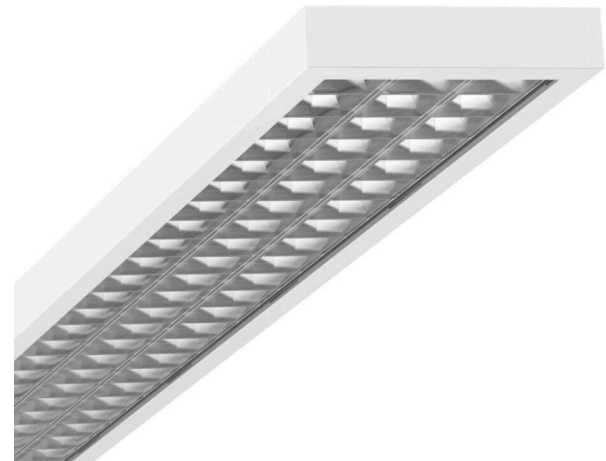

Surface-mounted luminaire - Silky matt MIRO® parabolic louvres - direct distribution

Sheet steel housing suitable, rectangular cross section; suitable for use in clean rooms and clean room areas per DIN 14644-1; manufactured per IPA provisions, as well as the directives for quality assurance GMP (Good Manufacturing Practice); Housing colour traffic white RAL 9016; Direct light distribution using reflectivity-enhanced MIRO® aluminium parabolic louvres, silk-matt anodised, for computer workstations, omnidirectional glare reduction according to the current DIN EN 12464-1 standard With clear cover made of laminated safety glass; Integrated LED driver design.. Electrical connection and connection of control cable using 5-pole connection terminal with plug-in contacts; Luminous flux in emergency light mode 12660 lm. The aduna clean room luminaire is suitable for direct voltage (0/50Hz), emergency luminaires must have additional marking. Suitable for air purity class ISO 14644-1 Class 2 with excellent to very good results in terms of microbial metabolic potential and chemical resistance.

DEEP-LINK

<https://www.regiolum.de/en/article/62153016660>

Reference	LED 12700lm 850
ηLB	100 %
Φ ↓/↑	100 % / 0 %
UGR lat./long.	14.7 / 18.7
VDU	65° < 1000cd/m²

MECHANICS

Housing colour	traffic white RAL 9016
Dimensions (LxWxDxH)	1473mm x 340mm x 75mm
Ceiling system	cut-out ceilings [AD]
Weight (net)	17kg
Cable entry KE (X/Y)	65mm/150mm
Type of installation	Ceiling-mounted single installation, Ceiling-mounted trunking installation, Installation in clean room ceilings, Ceiling installation individual mounting

Dimensions

L	1473 mm	Length
B	340 mm	Width
H	75 mm	Height
A1	1380 mm	Mounting distance single mounting
A3	93 mm	Mounting distance between luminaires in a light run arrangement
X	65 mm	Distance cable infeed to the center of the luminaire on the X-axis
Y	150 mm	Distance cable infeed to the center of the luminaire on the Y-axis